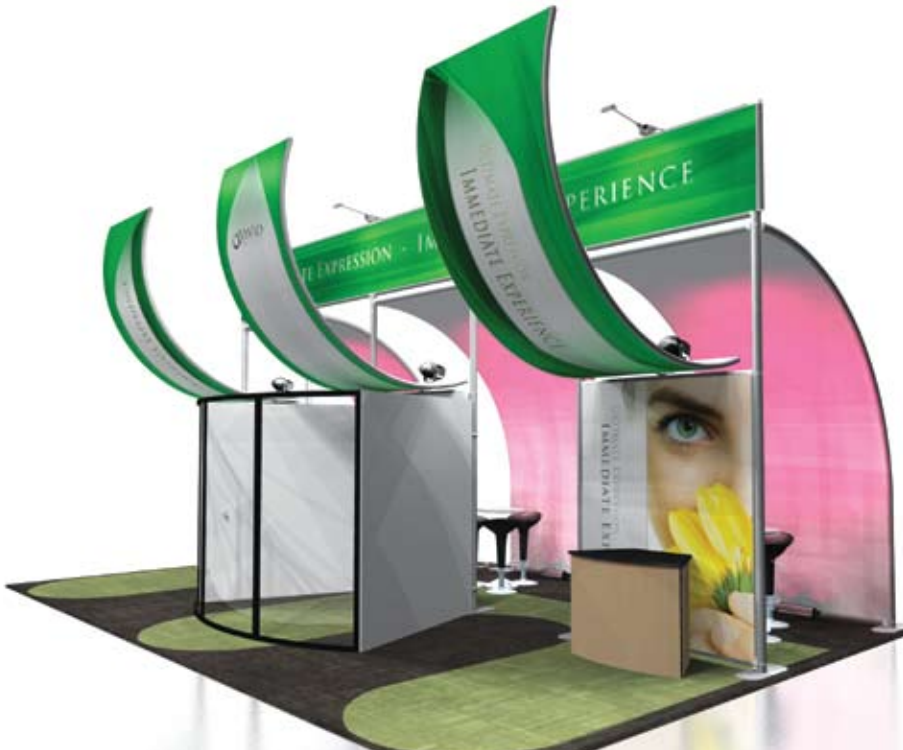

LED Lighting

Make Your Exhibit Shine

exhibiting solutions

LED Lighting: Attract Attention and Stand Out!

Skyline's LED Lights bring big production values to exhibits with even modest budgets. Offering 16.7 million colors of light output, multiple levels of control flexibility, and a universal control scheme for easy expansion these lights will add excitement to any exhibit. Universal connectors allow for easy installation.

Components

Obey10 Controller

Allows you to produce complex light shows and can be used to create precise colors. Controls up to 8 lights independently.

ColorDASH Par

Spotlights your message in brilliant color. Delivers color with a punch from a distance.

ColorDASH Batten

Illuminates a large area with a vibrant color wash and brings your exhibit to life.

Skyline Exhibits
3355 Discovery Road
St. Paul, Minnesota 55121

1-800-328-2725
1-651-234-6592 International